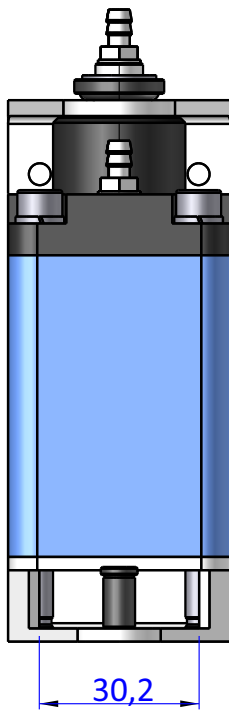

THE PROPERTY OF THE DRAWING IS ESTABLISHED BY LAW. IT IS FORBIDDEN TO PRODUCE OR SHOW IT TO THIRD PART. WITHOUT A WRITTEN AGREEMENT.

DESIGNED FROM	REVIEW
FPS Automation	A

DATE	WEIGHT
02/11/2020	0,580kg

CODE
VES.GTNY25R

Format A4  
UNI 936-76

GENERAL TOLERANCE  
UNI - ISO 2768  
CLASSE f

DESCRIPTION  
VES.GTNY25R