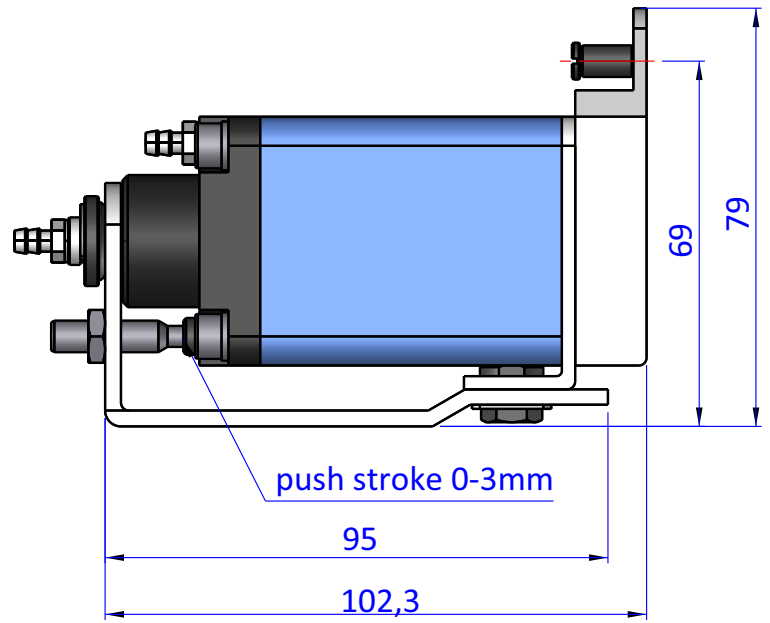

THE PROPERTY OF THE DRAWING IS ESTABLISHED BY LAW. IT IS FORBIDDEN TO PRODUCE OR SHOW IT TO THIRD PART. WITHOUT A WRITTEN AGREEMENT.

DESIGNED FROM	REVIEW
FPS Automation	A

DATE	WEIGHT
02/11/2020	0,580kg

CODE
VES.GTNY25R

Format A4  
UNI 936-76

GENERAL TOLERANCE  
UNI - ISO 2768  
CLASSE f

DESCRIPTION  
VES.GTNY25R