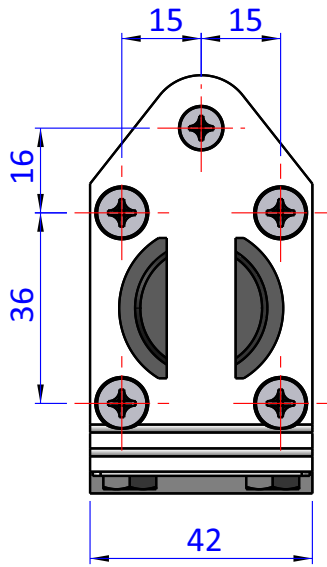

THE PROPERTY OF THE DRAWING IS ESTABLISHED BY LAW. IT IS FORBIDDEN TO PRODUCE OR SHOW IT TO THIRD PART. WITHOUT A WRITTEN AGREEMENT.

DESIGNED FROM	REVIEW
FPS Automation	A

DATE	WEIGHT
02/11/2020	0,580kg

CODE
VES.GTNY25R

Format A4  
UNI 936-76

GENERAL TOLERANCE  
UNI - ISO 2768  
CLASSE f

DESCRIPTION  
VES.GTNY25R